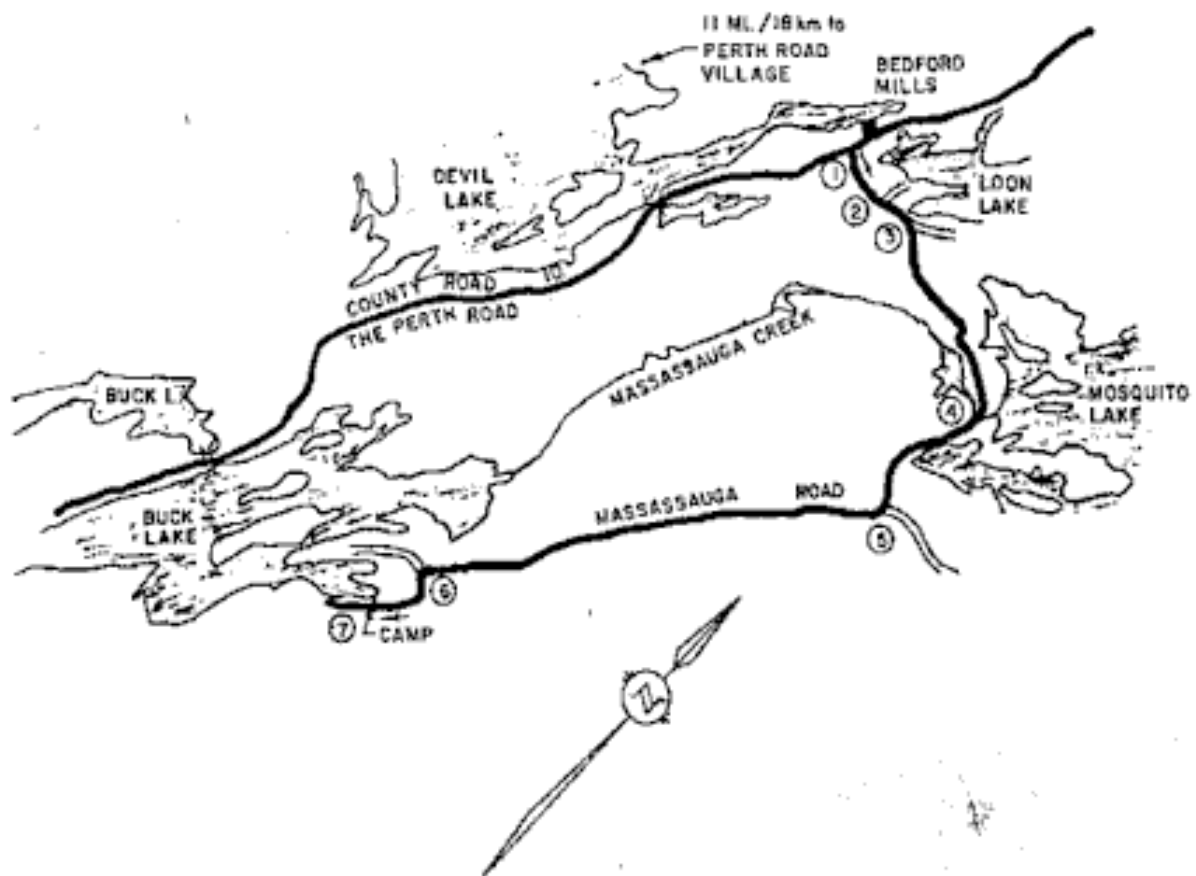

## Scout Camp

### DIRECTIONS TO CAMP OSKENONTON

FOLLOW RIDEAU TRAIL MARKERS = ▲ (RED)

	km	mi	DESCRIPTION
①	0.0	0.0	INTERSECTION OF PERTH ROAD AND MASSASSAUGA ROAD - TURN EAST
②	0.6	0.4	ROAD TO LEFT - KEEP STRAIGHT AHEAD
③	1.0	0.6	ROAD TO LEFT - KEEP RIGHT
④	3.1	1.9	MASSASSAUGA CREEK BRIDGE
⑤	4.5	2.8	ROAD TO BEDFORD TOWNSHIP DUMP - KEEP RIGHT
⑥	9.3	5.8	T INTERSECTION - TURN LEFT
⑦	10.2	6.3	CAMP

Boundary is marked by Yellow Rope  
DO NOT TRESPASS