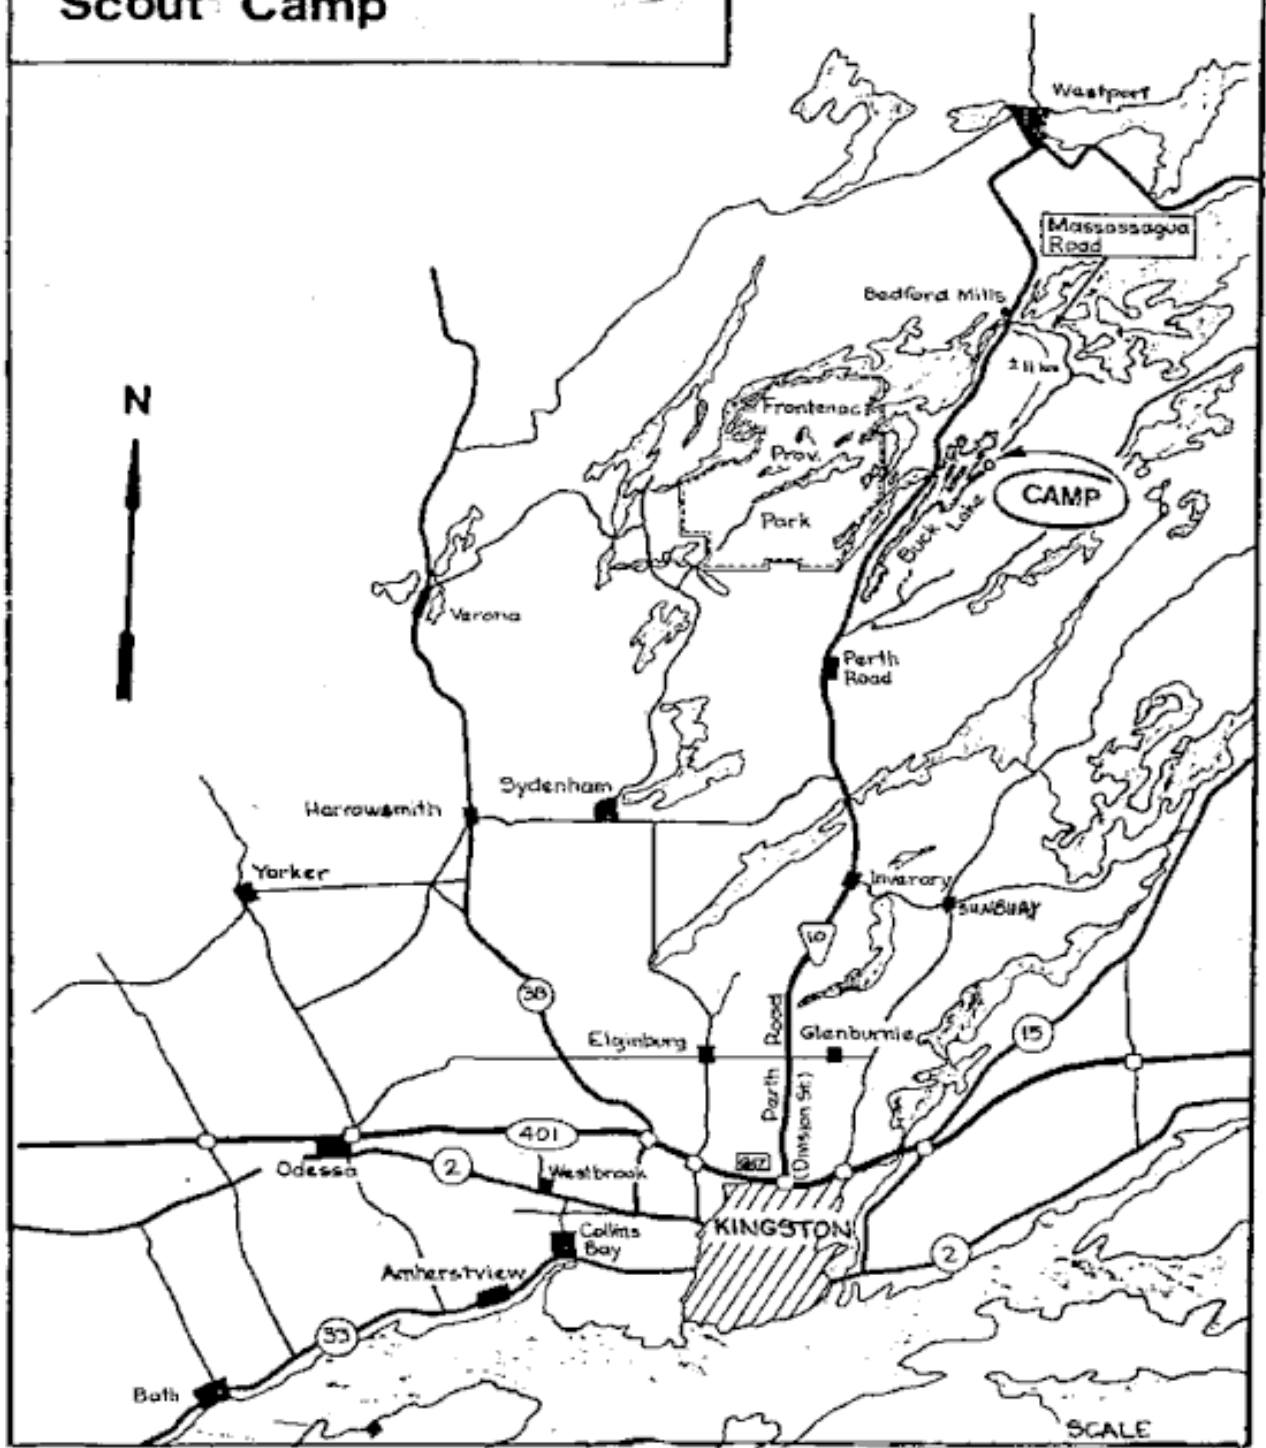

## Scout Camp

### DIRECTIONS TO CAMP OSKENONTON

FOLLOW RIDEAU TRAIL MARKERS = ▲ (RED)

	km	mi	DESCRIPTION
①	0.0	0.0	INTERSECTION OF PERTH ROAD AND MASSASSAUGA ROAD - TURN EAST
②	0.6	0.4	ROAD TO LEFT - KEEP STRAIGHT AHEAD
③	1.0	0.6	ROAD TO LEFT - KEEP RIGHT
④	3.1	1.9	MASSASSAUGA CREEK BRIDGE
⑤	4.5	2.8	ROAD TO BEDFORD TOWNSHIP DUMP - KEEP RIGHT
⑥	9.3	5.8	T INTERSECTION - TURN LEFT
⑦	10.2	6.3	CAMP

Boundary is marked by Yellow Rope  
DO NOT TRESPASS