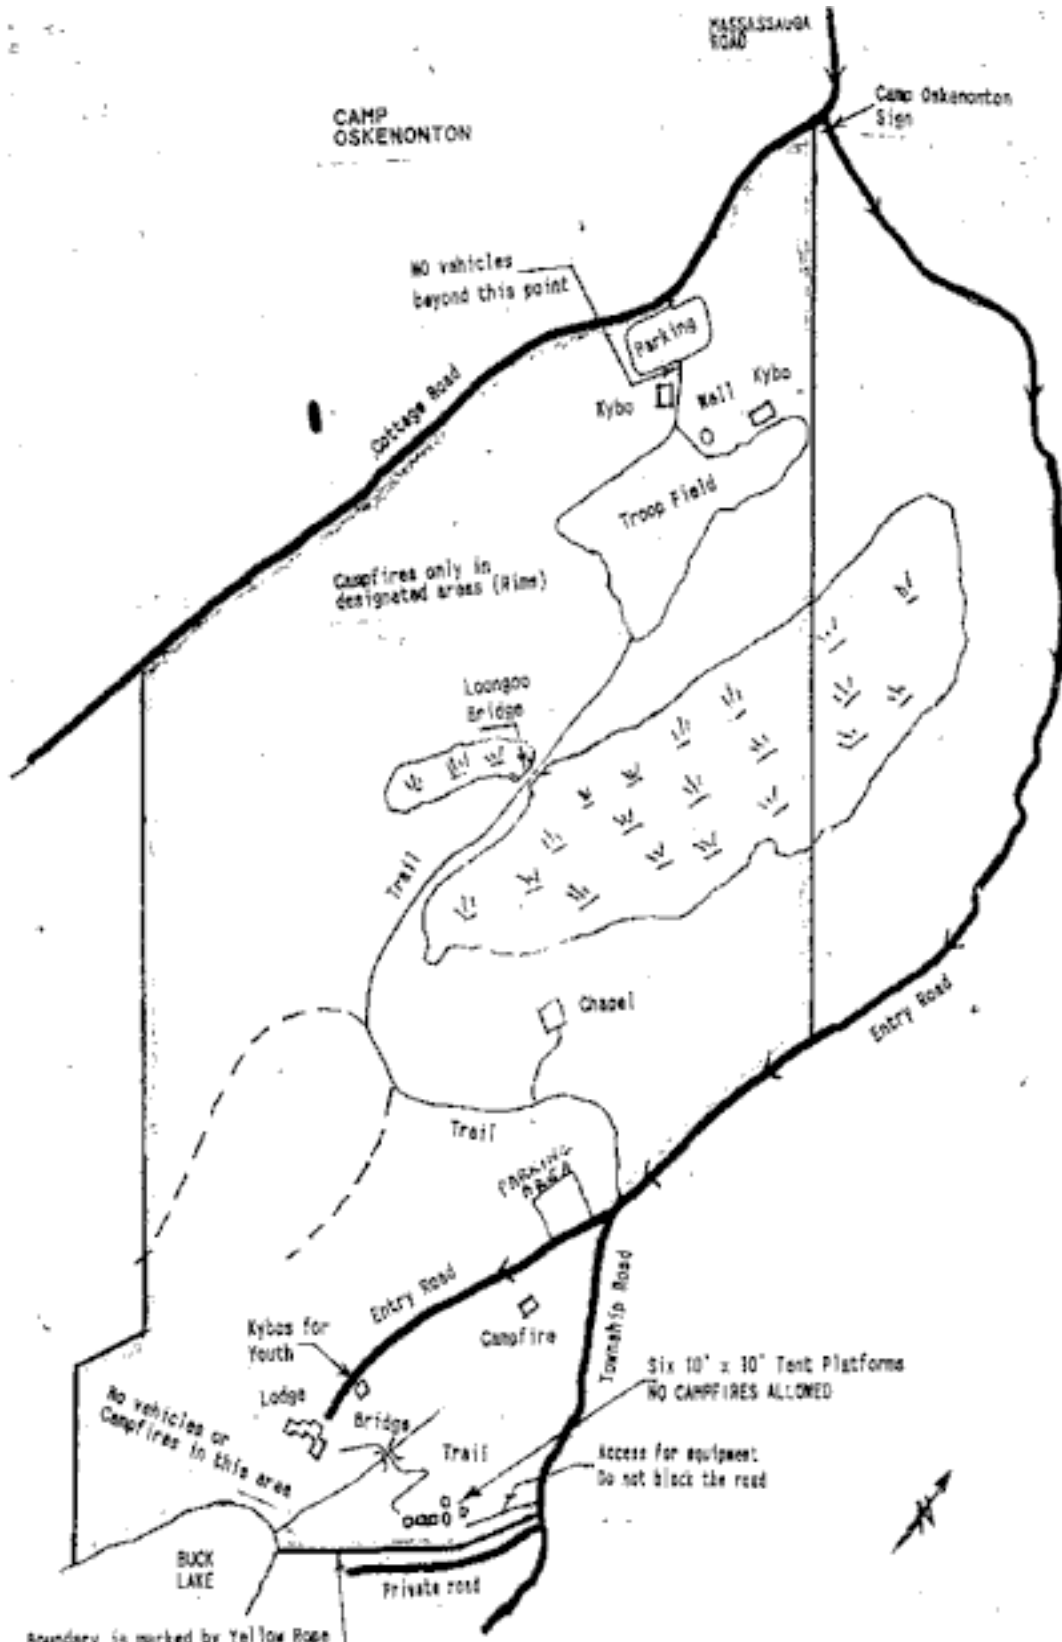

## Scout Camp

### DIRECTIONS TO CAMP OSKENONTON

FOLLOW RIDEAU TRAIL MARKERS = ▲ (RED)

	km	mi	DESCRIPTION
①	0.0	0.0	INTERSECTION OF PERTH ROAD AND MASSASSAUGA ROAD - TURN EAST
②	0.6	0.4	ROAD TO LEFT - KEEP STRAIGHT AHEAD
③	1.0	0.6	ROAD TO LEFT - KEEP RIGHT
④	3.1	1.9	MASSASSAUGA CREEK BRIDGE
⑤	4.5	2.8	ROAD TO BEDFORD TOWNSHIP DUMP - KEEP RIGHT
⑥	9.3	5.8	T INTERSECTION - TURN LEFT
⑦	10.2	6.3	CAMP

Boundary is marked by Yellow Rope  
DO NOT TRESPASS